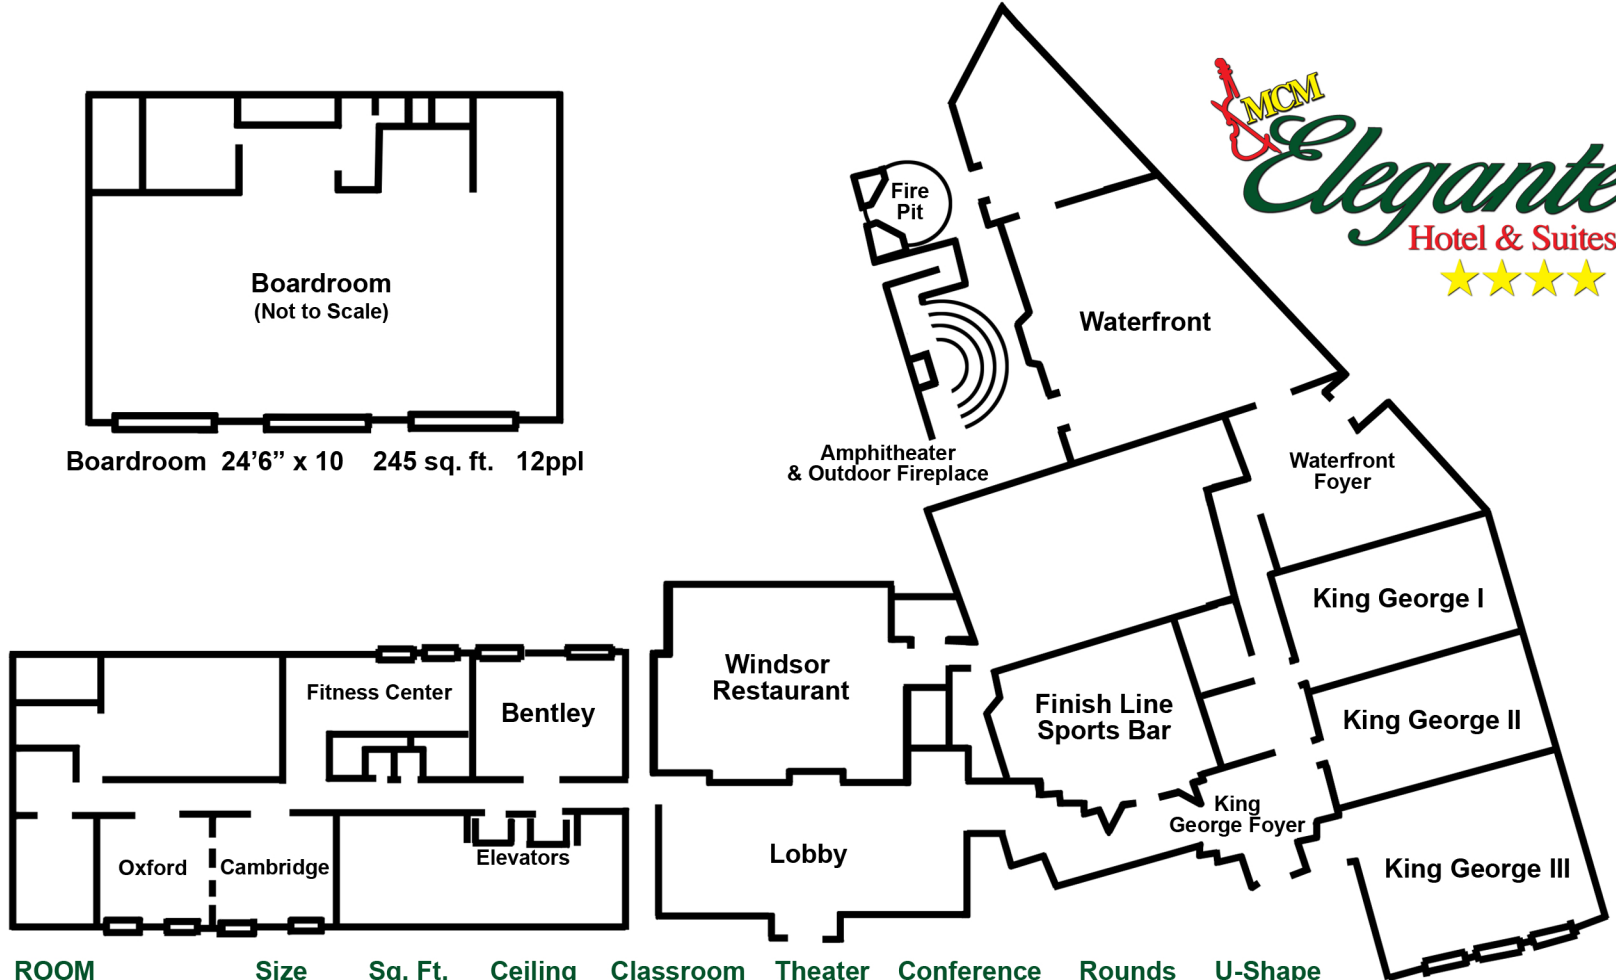

Boardroom
(Not to Scale)

Boardroom 24'6" x 10 245 sq. ft. 12ppl

ROOM	Size	Sq. Ft.	Ceiling	Classroom	Theater	Conference	Rounds	U-Shape
King George I	25 x 43	1075	10'	50	100	30	60	30
King George II	24 x 43	1032	10'	50	100	30	60	30
King George III	39 x 43	1677	10'	100	200	40	90	45
COMBINED	88 x 43	3784	10'	200	400	N/A	210	N/A
Cambridge	25 x 25	625	9'	20	50	20	40	18
Oxford	25 x 25	625	9'	20	50	20	40	18
COMBINED	25 x 50	1250	9'	40	100	45	80	36
Bentley	33 x 30	900	9'	30	40	20	30	18
Waterfront		1800	10'	110	200	40	150	40